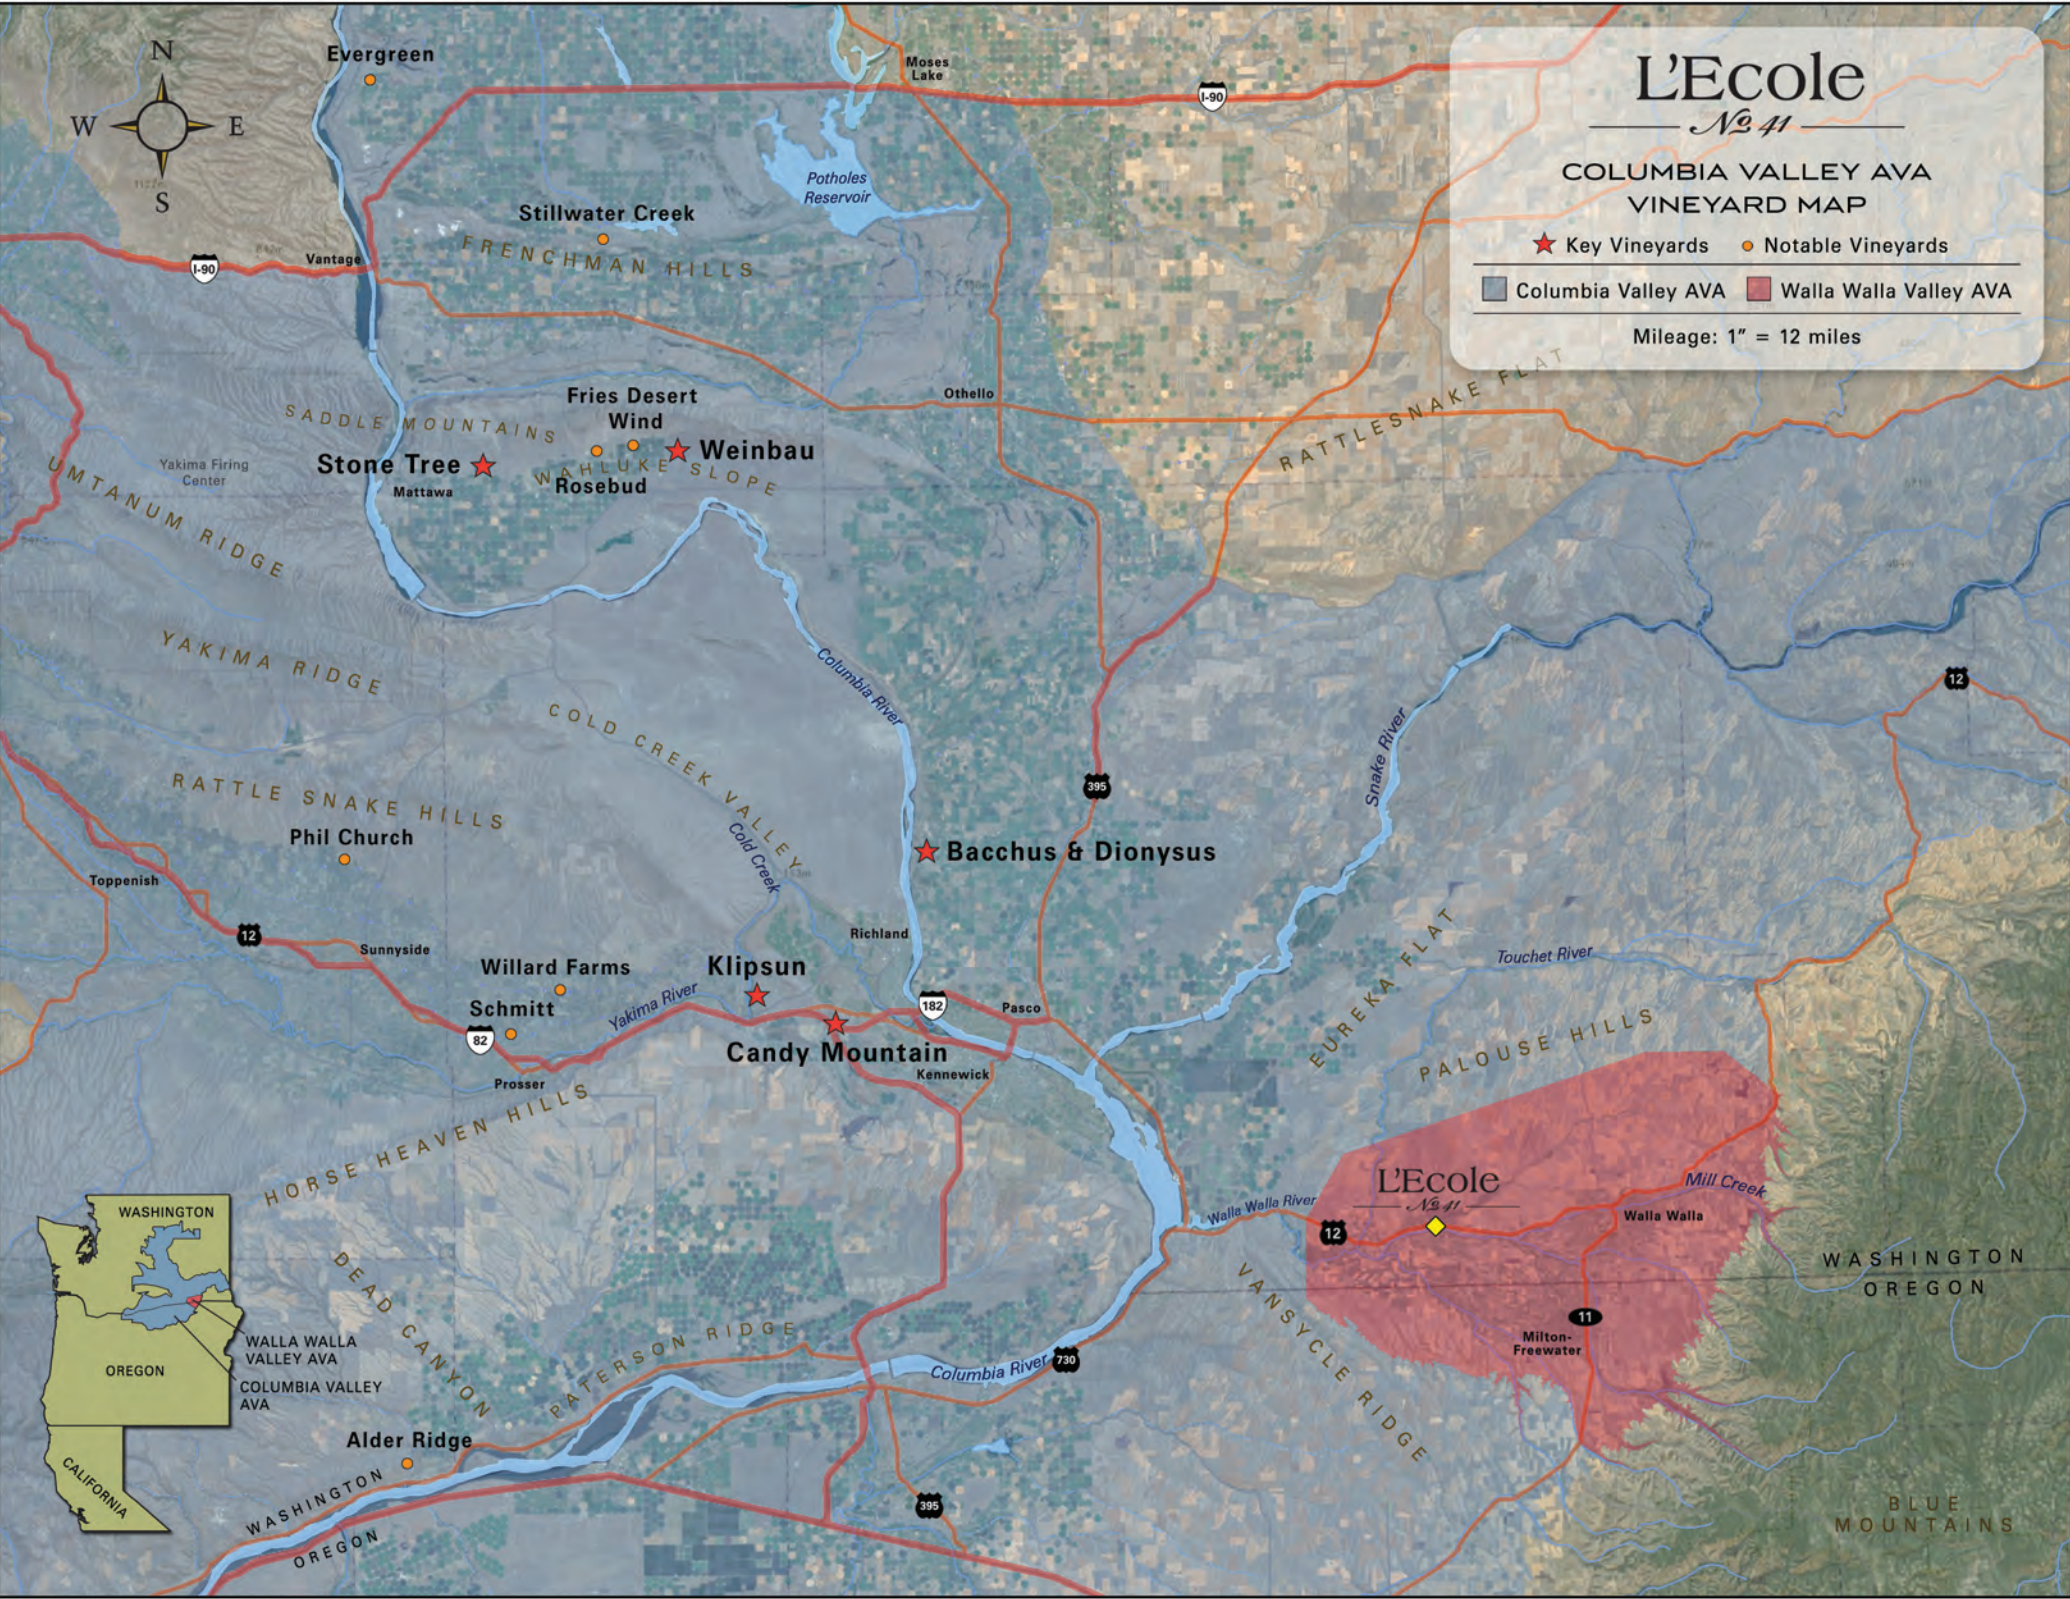

L'Ecole

No. 41

COLUMBIA VALLEY AVA VINEYARD MAP

★ Key Vineyards ● Notable Vineyards

■ Columbia Valley AVA ■ Walla Walla Valley AVA

Mileage: 1" = 12 miles

WASHINGTON
OREGON
CALIFORNIA

WALLA WALLA VALLEY AVA
COLUMBIA VALLEY AVA

WASHINGTON
OREGON

BLUE MOUNTAINS